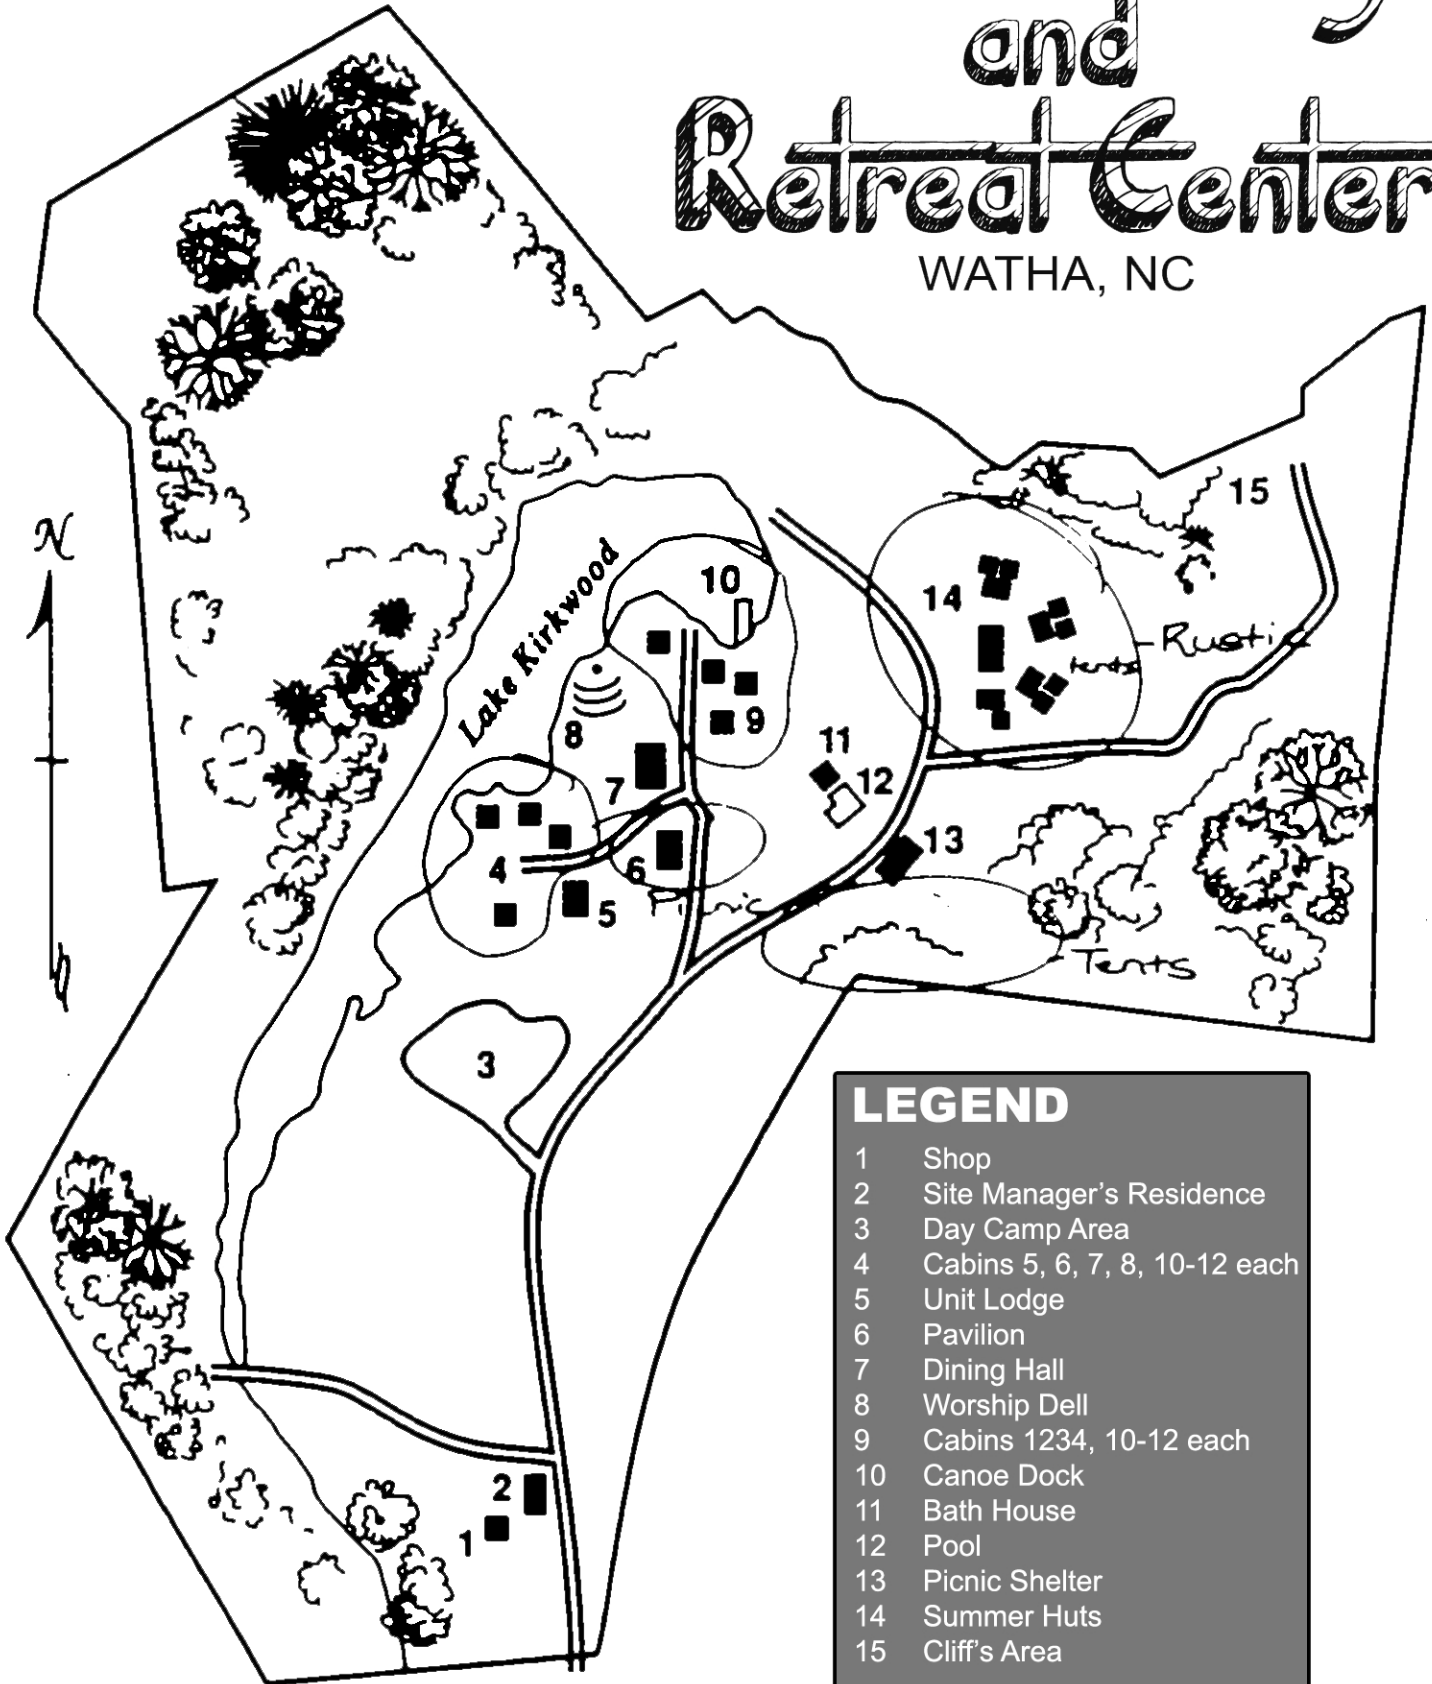

# Kirkwood Camp and Retreat Center

WATHA, NC

## LEGEND

- 1 Shop
- 2 Site Manager's Residence
- 3 Day Camp Area
- 4 Cabins 5, 6, 7, 8, 10-12 each
- 5 Unit Lodge
- 6 Pavilion
- 7 Dining Hall
- 8 Worship Dell
- 9 Cabins 1234, 10-12 each
- 10 Canoe Dock
- 11 Bath House
- 12 Pool
- 13 Picnic Shelter
- 14 Summer Huts
- 15 Cliff's Area

SCALE: 1" = 400'